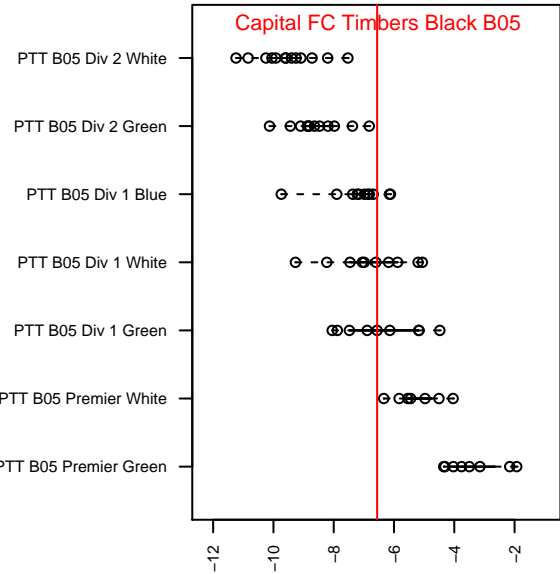

**attack and defense rating
relative to others at age
and all opponents in last 13 months**