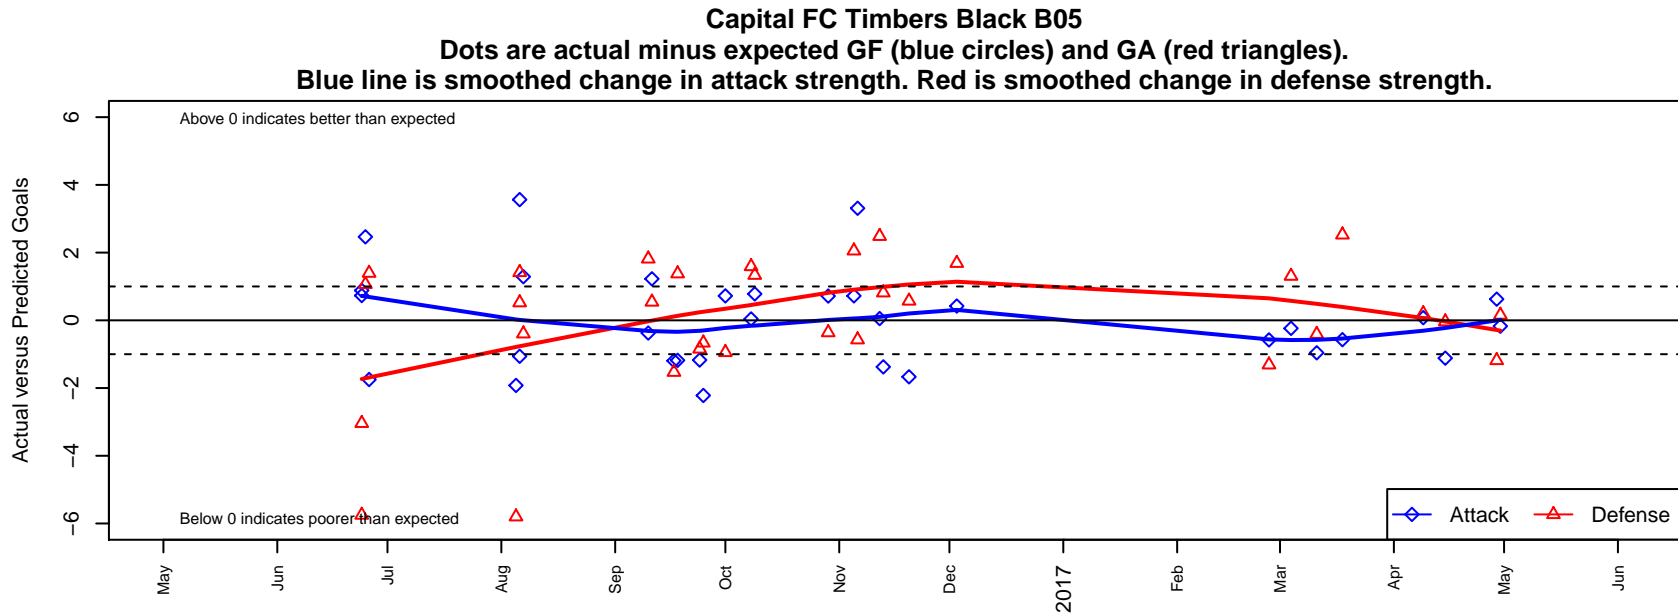

**attack and defense variance (black dot)
relative to other teams
and top 10 in region**

**attack and defense rating
relative to others at age
and all opponents in last 13 months**

Capital FC Timbers Black B05

Capital FC
Salem, OR
B05 total strength=635
attack=0.86 defense=0.37
fall league = PTT B05 Div 1 Green
spr league = Spr OYS B05 Div 1 Green

alt names used:
CFC Timbers 2005 Boys Black
CFC Timbers B05 Black
Capital FC Timbers 05B Rodriguez
Capital FC Timbers 05B Rodriguez
Capital FC Timbers 05B Rodriguez

Venues played:
2016 Capital Cup BU12
2016 Mt Hood Challenge U12 Silver
2016 PTT B05 Division 1 Green
2016 OYS Presidents Cup B05
2016 Spr OYS B05 Division 1 Green